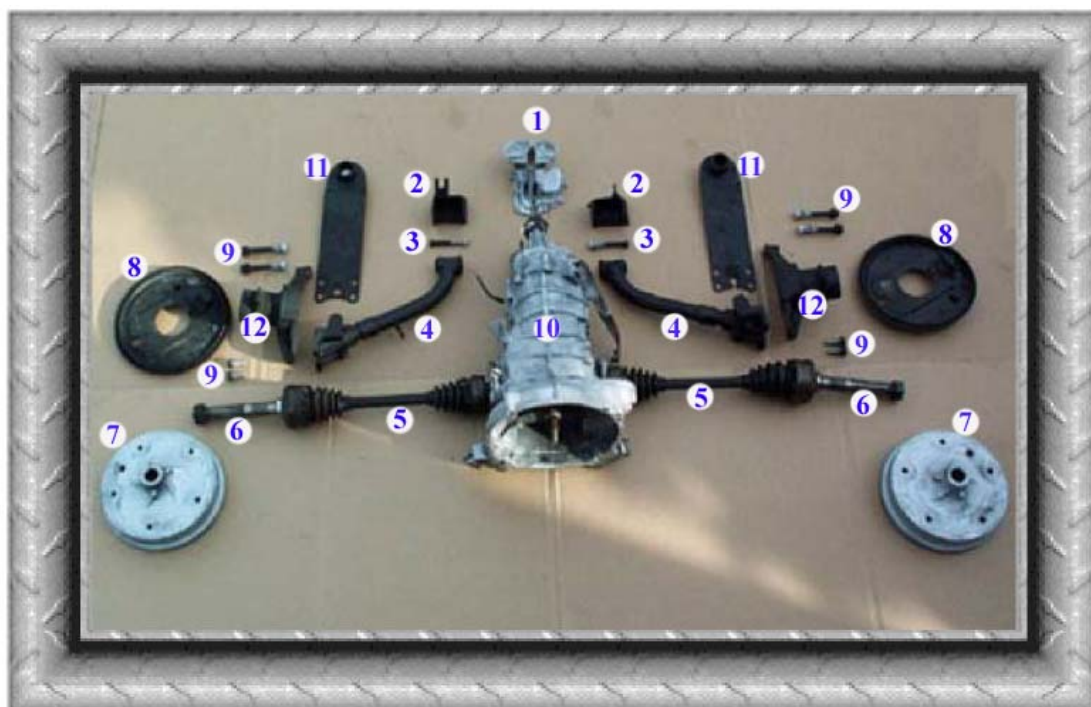

I.R.S KITS

BY

VOLKSHEAVEN

1	Nose cone T2 pre 1968	2	A-Arm mounts
3	A-Arm pivot bolts	4	NEW 1 Piece Short A-arms
5	CV Joints & Shaft	6	Spline shafts
7	Brake drums	8	Back plates
9	Hub to A-arm/spring plate bolts	10	Gear Box
11	Spring plates	12	Hubs/ Bearing carriers